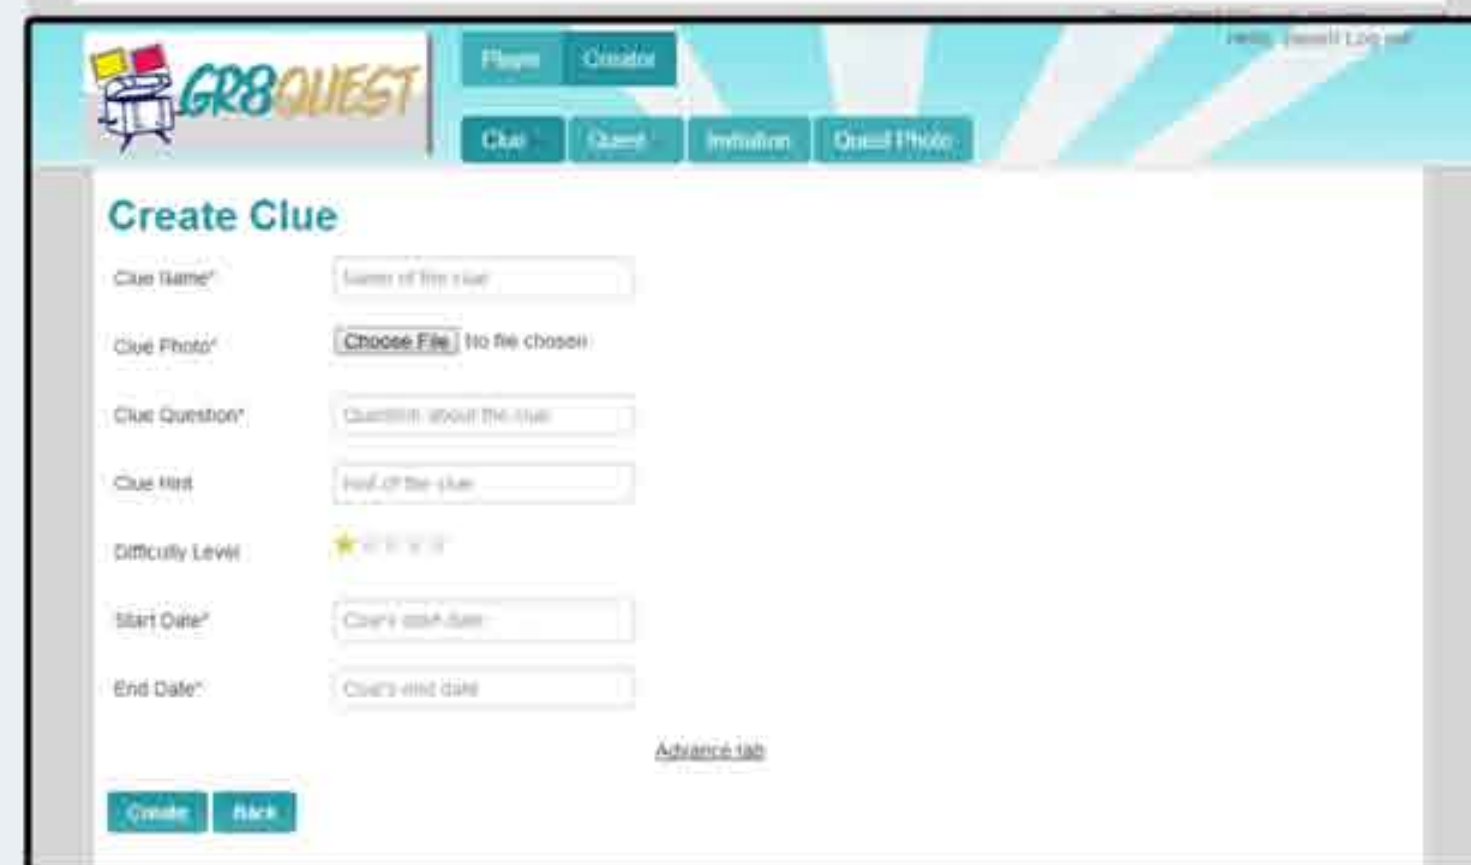

Website

ACHIEVEMENTS

1. Deployment of Mobile Application on Google Play & Web Application on Microsoft Azure
2. Integration with Facebook
3. Core Features: Clue Creation, Quest Creation, Play Quest, Search Quest, Invitation & Photo Gallery

LEARNING OUTCOMES

1. Project Management Skills
2. Managing Sponsors' Expectations
3. Communication Skills
4. New programming languages, concepts & technologies
5. Quality Management Skills

THE TEAM

Supervisor

Li Yingjiu - Associate Professor

Sponsors

Benjamin Tio & Victor Heng