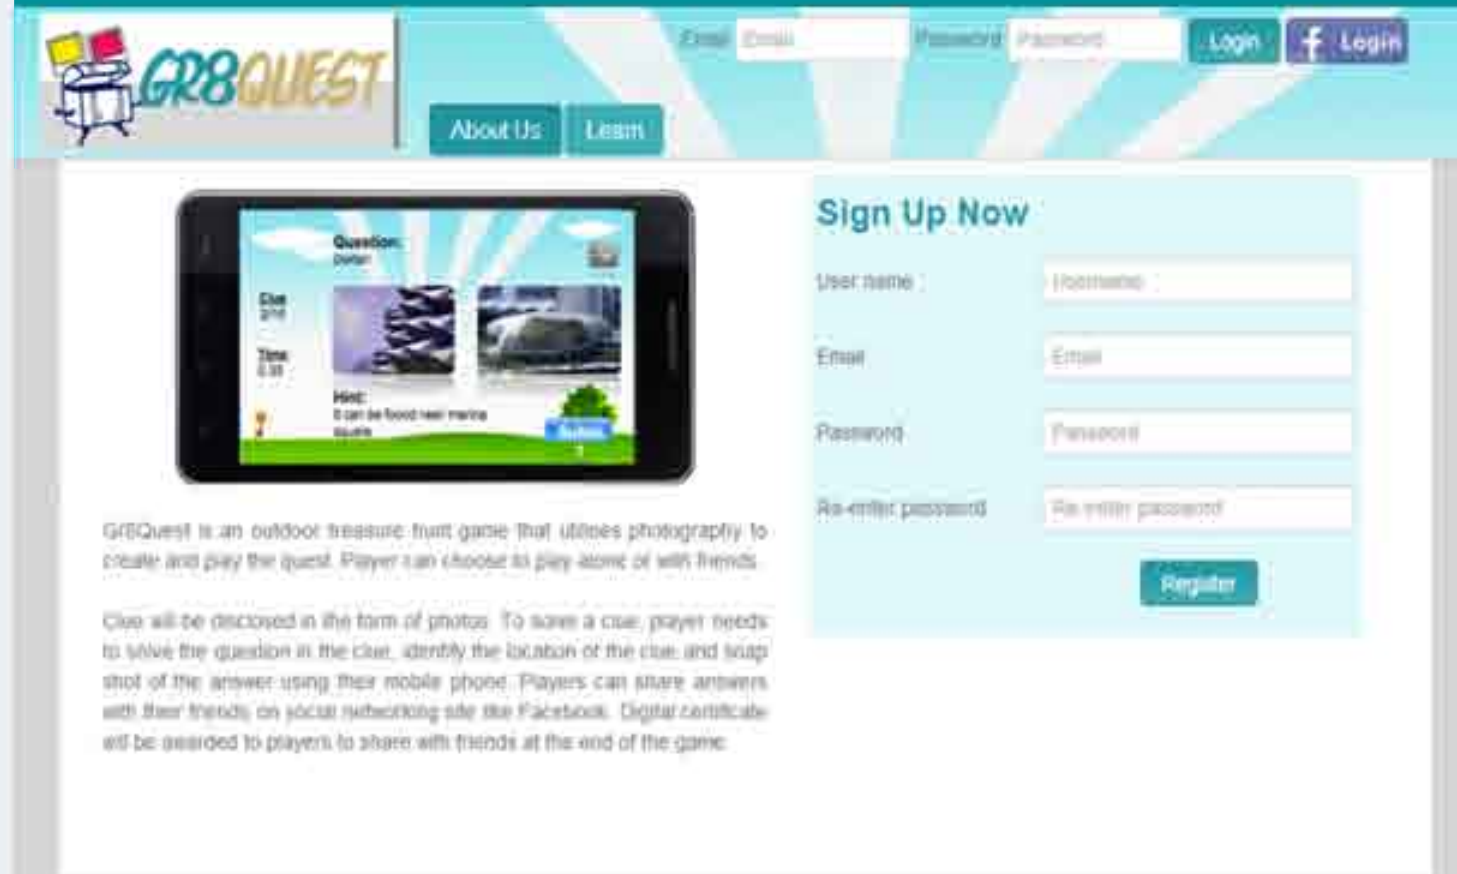

Search for Gr8quest on GooglePlay

Mobile

Website

ACHIEVEMENTS

1. Deployment of Mobile Application on Google Play & Web Application on Microsoft Azure
2. Integration with Facebook
3. Core Features: Clue Creation, Quest Creation, Play Quest, Search Quest, Invitation & Photo Gallery