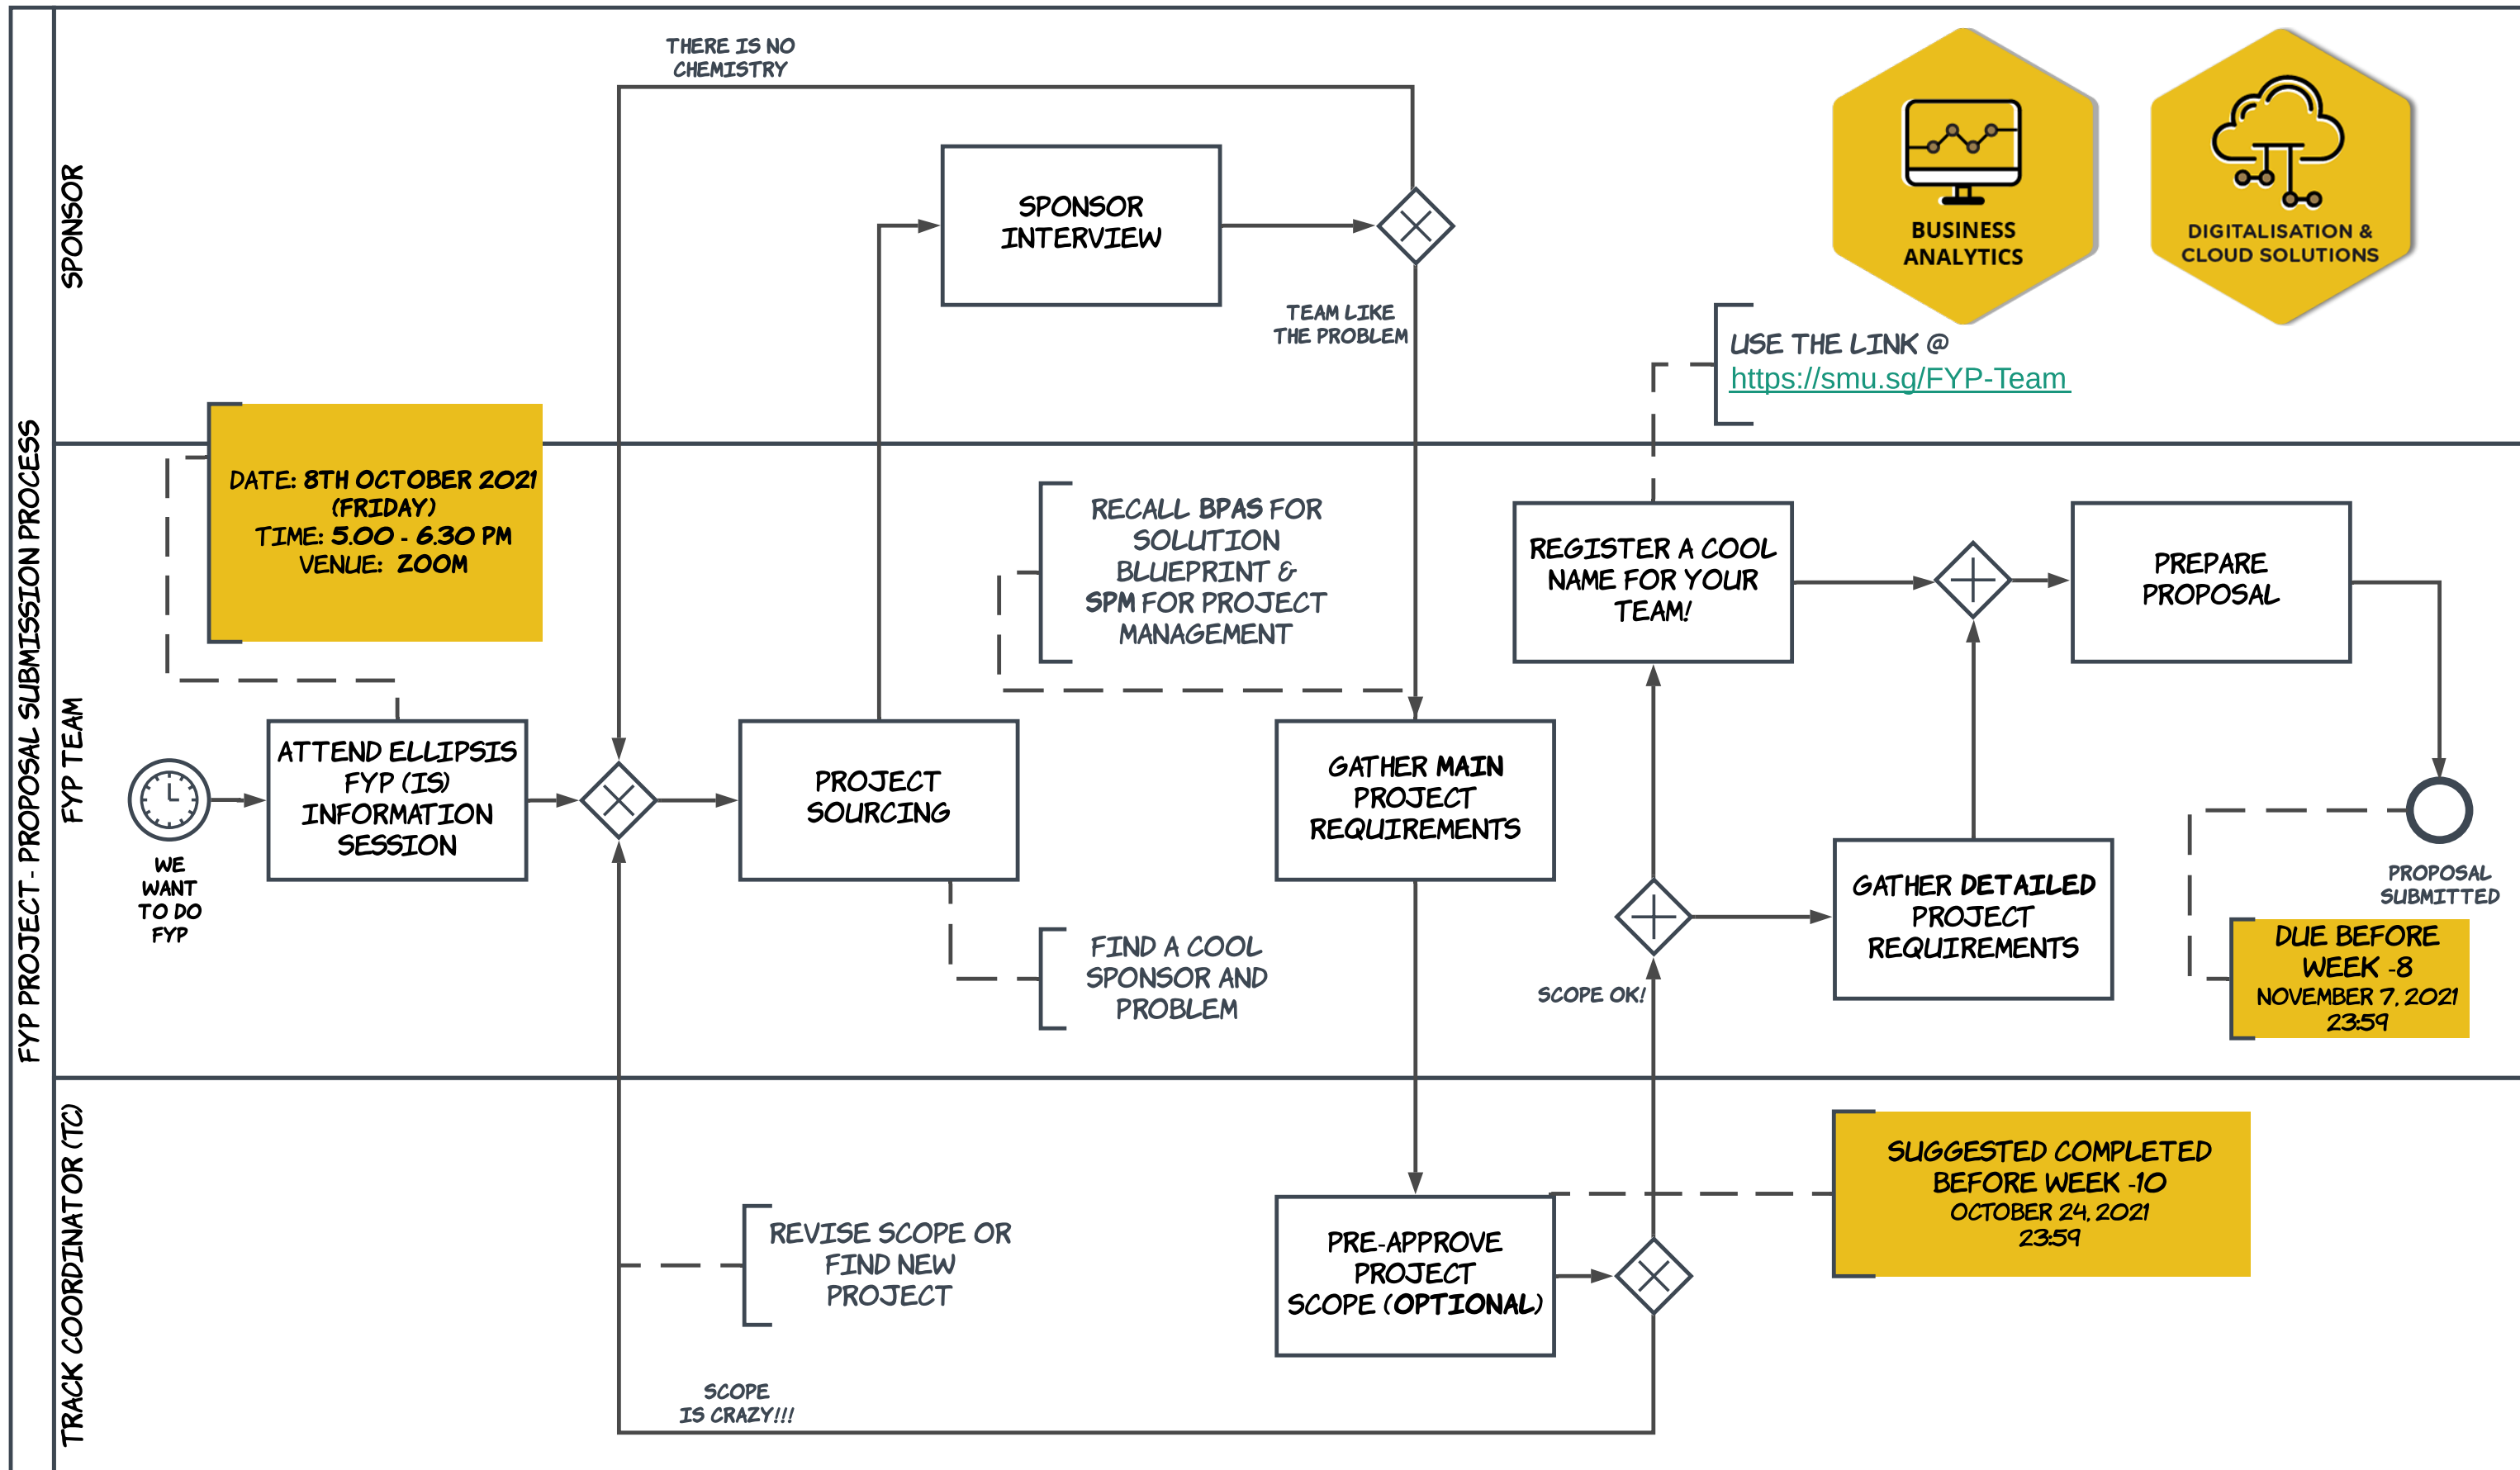

IS PROJECT EXPERIENCE PROPOSAL SUBMISSION PROCESS

<https://smu.sg/IS483-PE>

CREATED BY: KIDMANN DANIEL GOH & RAFAEL J. BARROS

VERSION: 1.5.1
DATE: OCTOBER 2021

APPROVED BY:
▶ KYONG JIN SHIM (BA TC)
▶ RAFAEL J. BARROS (DCS TC)