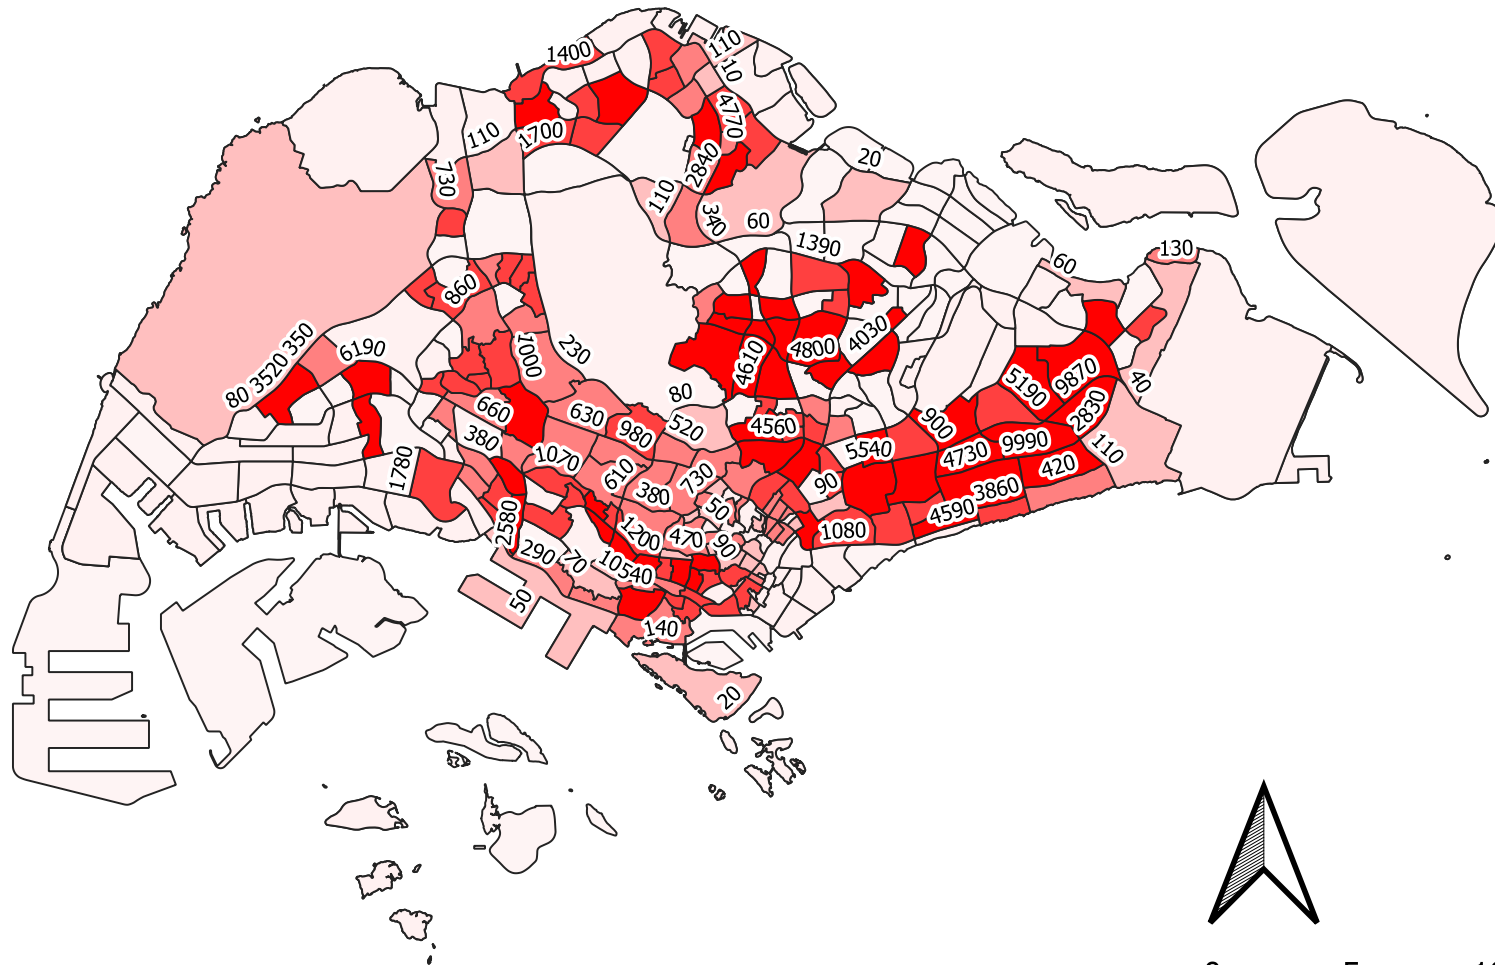

Aged Population(+65) Distribution 2010

Part2.1
2010
Aged_Population_2010

- 0 - 0
- 0 - 110
- 110 - 860
- 860 - 2180
- 2180 - 9990