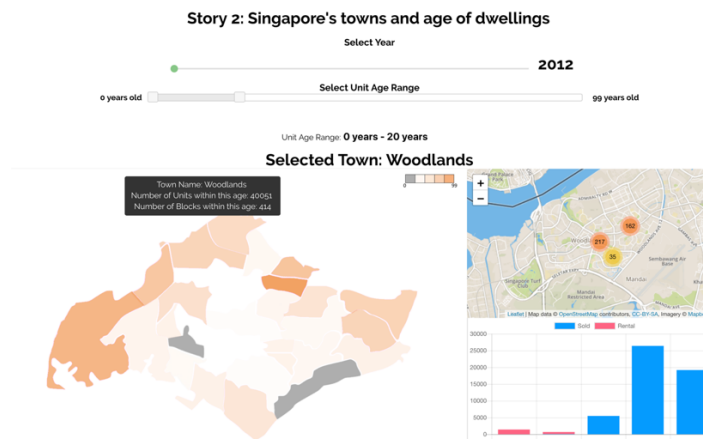

# Story 1

Story 1 aims to show the Sold and Rental breakdown in Singapore by town and room type. There are 2 toggles, town and room type.

Toggle 1 allows the user to see the breakdown by room type:

Toggle 2 allows the user to see the breakdown by absolute or percentage:

## Story 2

Story 2 aims to show the distribution of HDB blocks around Singapore by its age. The user can select the age range that they would like to see, as well as the year that they would like to take a look at. The year range ranges from 2012 till 2030, and the age range ranges from 0 to 99 years old (HDB's lease duration).

Upon selecting a town, the user can see where the HDB blocks lies, and the town's unit breakdown

Clicking on the cluster allows user to zoom in on each block and see the age as well as the number of units in that block

## Story 3

Story 3 aims to show the population trend as well as the HDB stock (in units) over the years. User can use the drop down box to toggle between the towns.