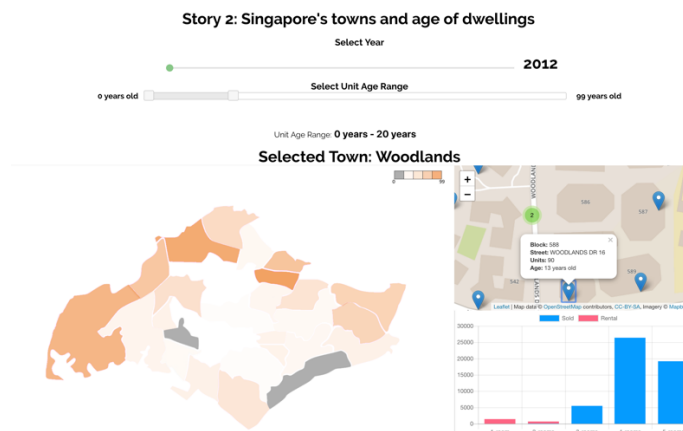

## Story 2

Story 2 aims to show the distribution of HDB blocks around Singapore by its age. The user can select the age range that they would like to see, as well as the year that they would like to take a look at. The year range ranges from 2012 till 2030, and the age range ranges from 0 to 99 years old (HDB's lease duration).

Upon selecting a town, the user can see where the HDB blocks lies, and the town's unit breakdown

Clicking on the cluster allows user to zoom in on each block and see the age as well as the number of units in that block

## Story 3

Story 3 aims to show the population trend as well as the HDB stock (in units) over the years. User can use the drop down box to toggle between the towns.