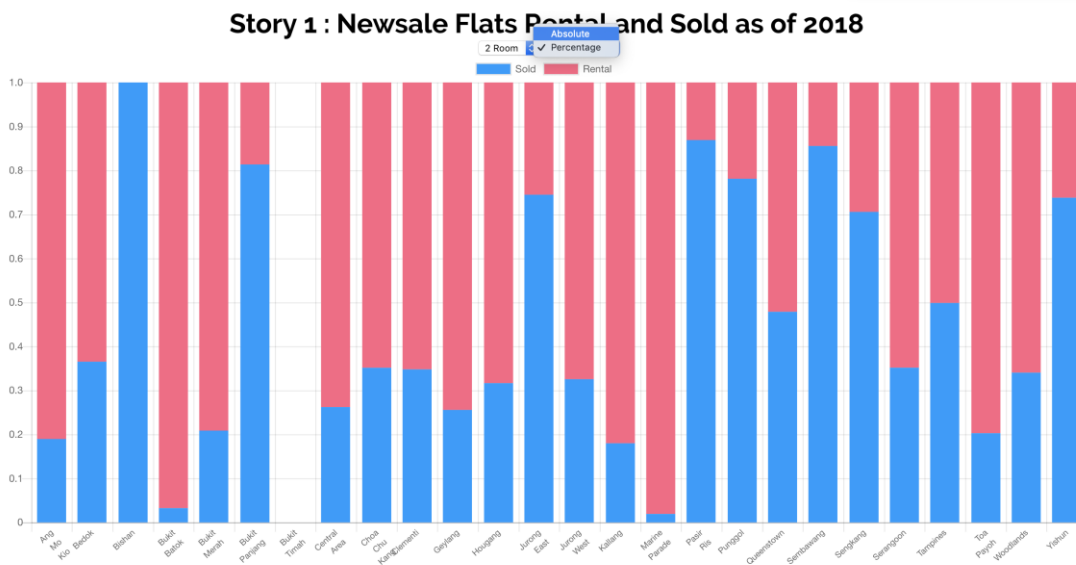

# Story 1

Story 1 aims to show the Sold and Rental breakdown in Singapore by town and room type. There are 2 toggles, town and room type.

Toggle 1 allows the user to see the breakdown by room type:

Toggle 2 allows the user to see the breakdown by absolute or percentage:

## Story 2

Story 2 aims to show the distribution of HDB blocks around Singapore by its age. The user can select the age range that they would like to see, as well as the year that they would like to take a look at. The year range ranges from 2012 till 2030, and the age range ranges from 0 to 99 years old (HDB's lease duration).