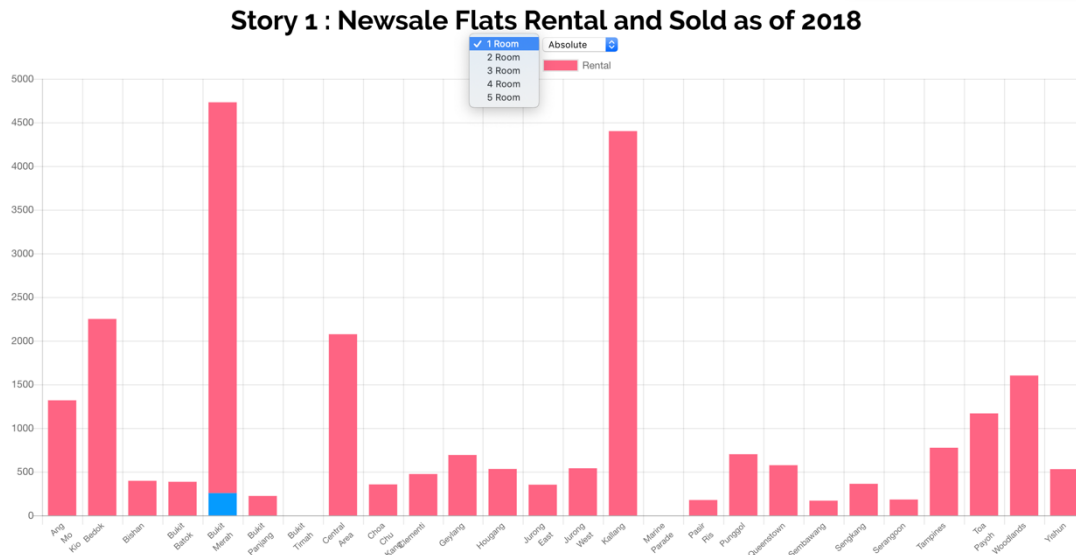

# Story 1

Story 1 aims to show the Sold and Rental breakdown in Singapore by town and room type. There are 2 toggles, town and room type.

Toggle 1 allows the user to see the breakdown by room type:

Toggle 2 allows the user to see the breakdown by absolute or percentage:

## Story 2

Story 2 aims to show the distribution of HDB blocks around Singapore by its age. The user can select the age range that they would like to see, as well as the year that they would like to take a look at. The year range ranges from 2012 till 2030, and the age range ranges from 0 to 99 years old (HDB's lease duration).

## Story 3

Story 3 aims to show the population trend as well as the HDB stock (in units) over the years. User can use the drop down box to toggle between the towns.