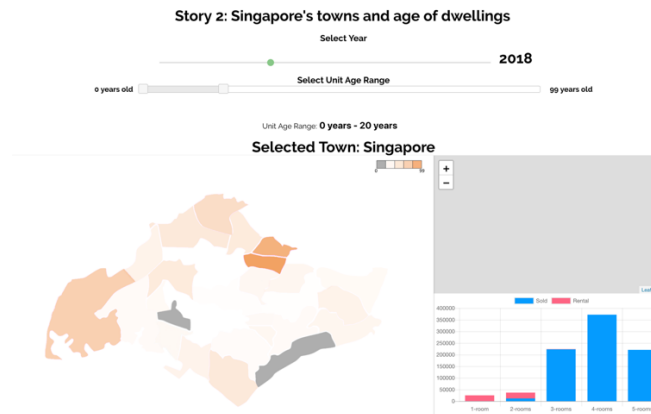

# Story 1

Story 1 aims to show the Sold and Rental breakdown in Singapore by town and room type. There are 2 toggles, town and room type.

Toggle 1 allows the user to see the breakdown by room type:

Toggle 2 allows the user to see the breakdown by absolute or percentage:

## Story 2

Story 2 aims to show the distribution of HDB blocks around Singapore by its age. The user can select the age range that they would like to see, as well as the year that they would like to take a look at. The year range ranges from 2012 till 2030, and the age range ranges from 0 to 99 years old (HDB's lease duration).

Upon selecting a town, the user can see where the HDB blocks lies, and the town's unit breakdown

Clicking on the cluster allows user to zoom in on each block and see the age as well as the number of units in that block